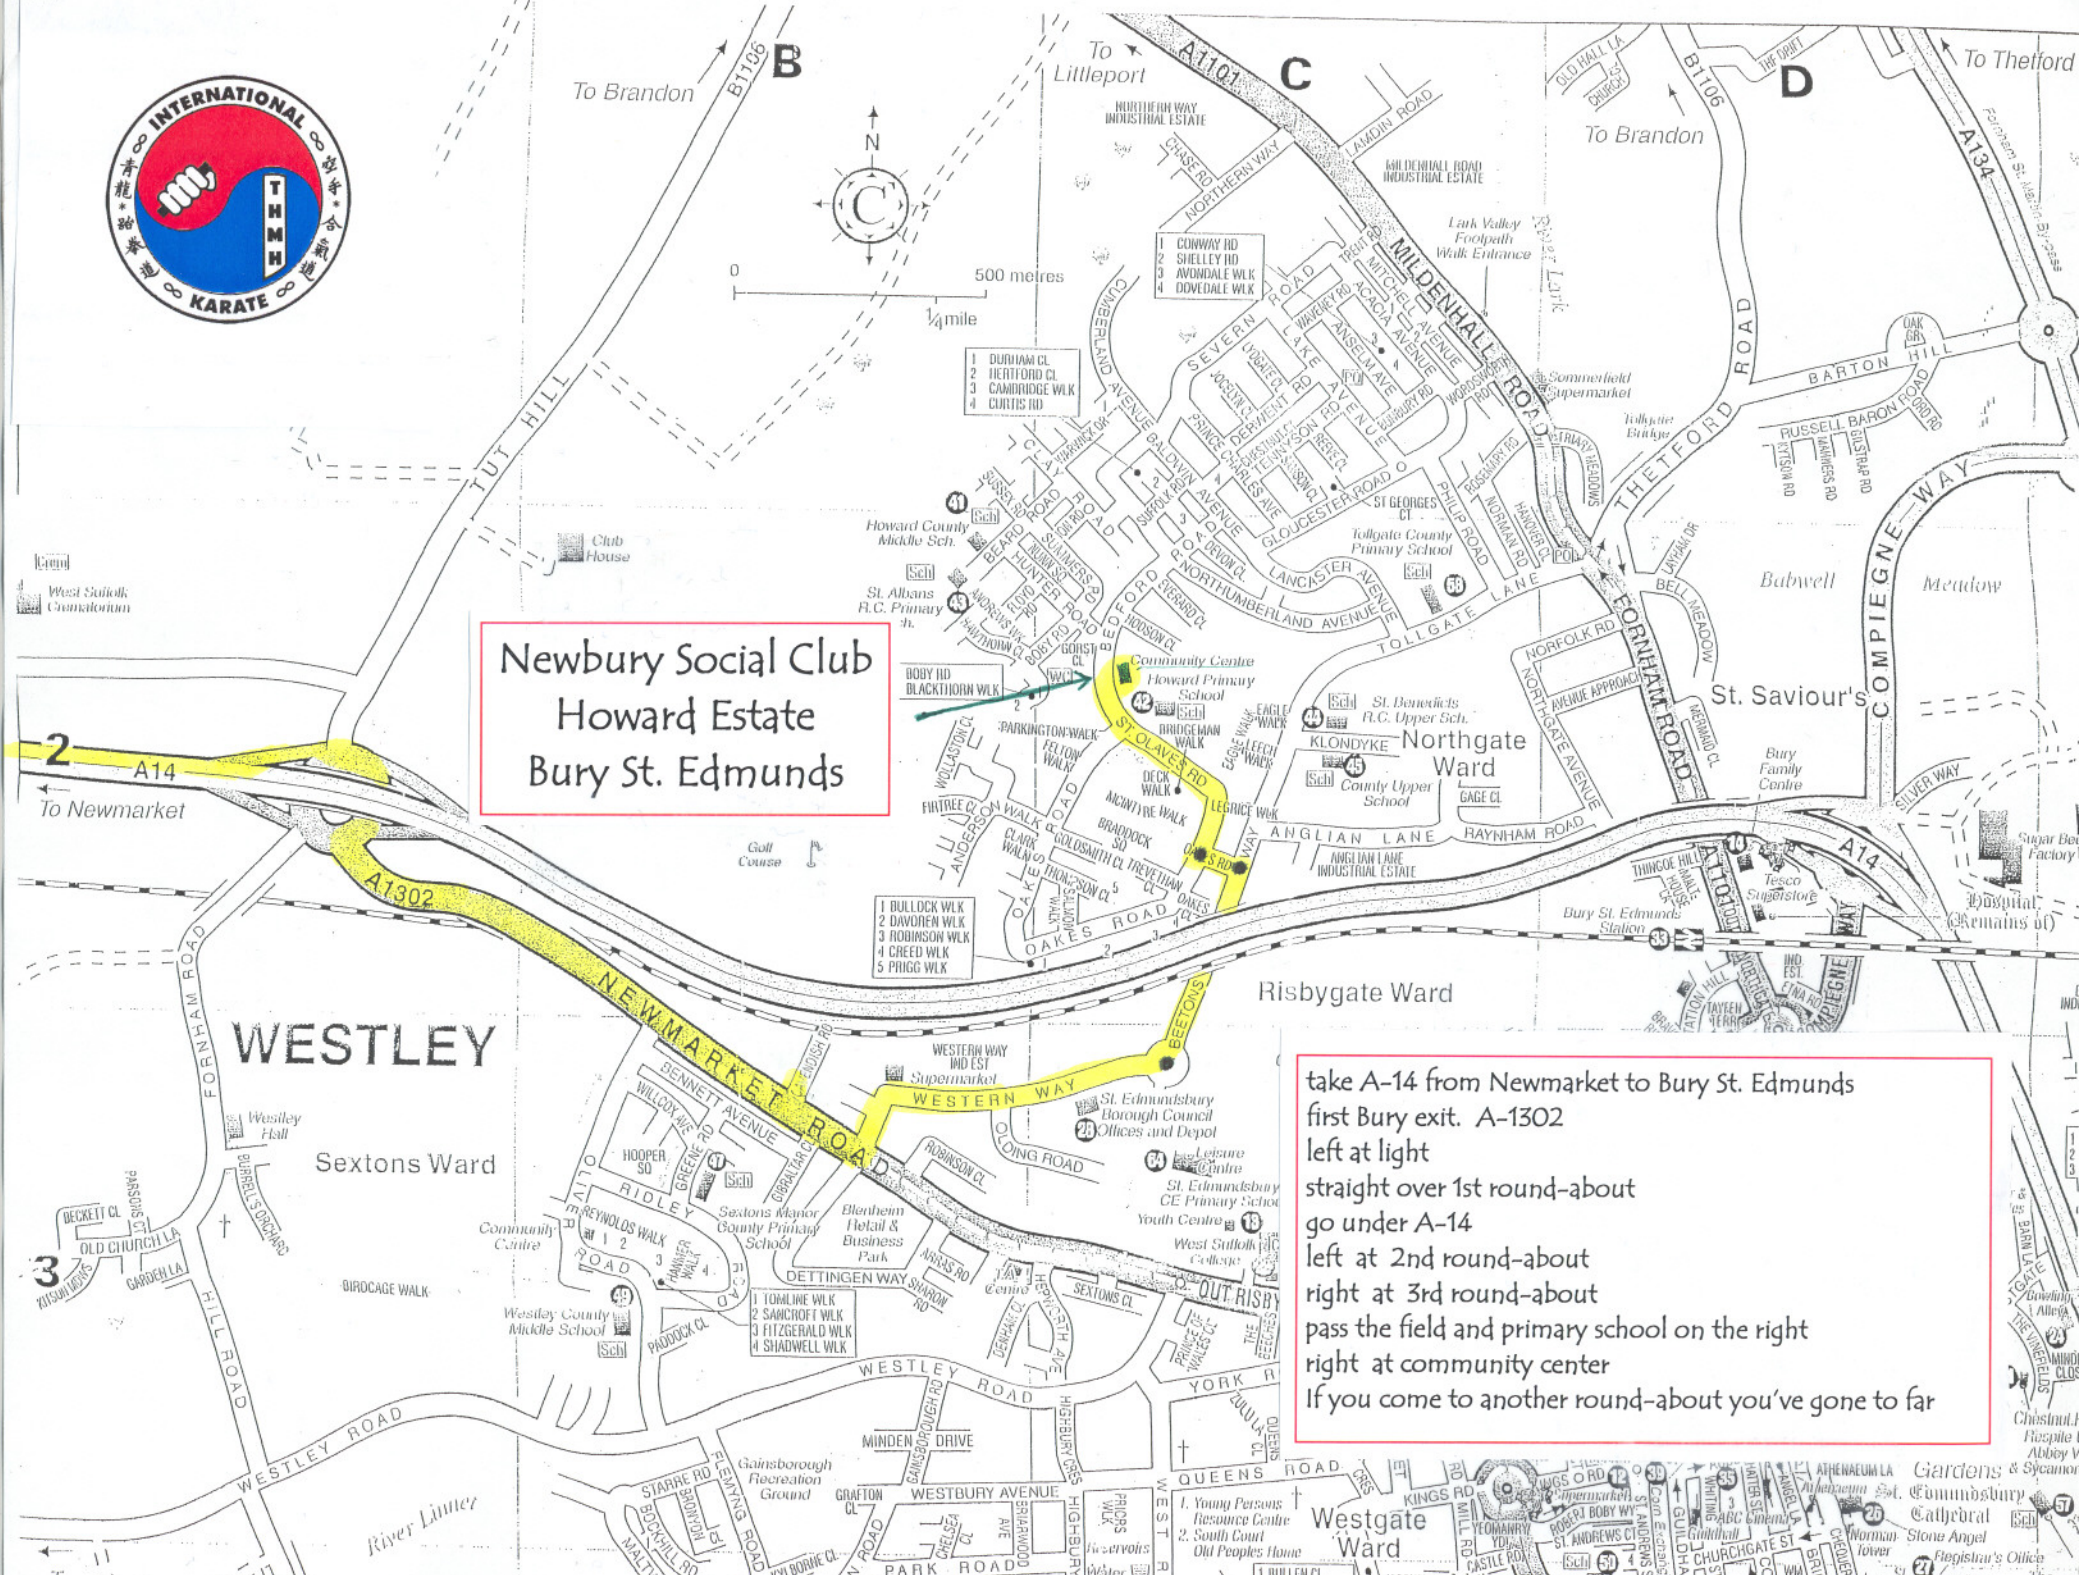

**Newbury Social Club
Howard Estate
Bury St. Edmunds**

take A-14 from Newmarket to Bury St. Edmunds
 first Bury exit. A-1302
 left at light
 straight over 1st round-about
 go under A-14
 left at 2nd round-about
 right at 3rd round-about
 pass the field and primary school on the right
 right at community center
 If you come to another round-about you've gone to far

- 1 DURHAM CL
- 2 HERTFORD CL
- 3 CAMBRIDGE WALK
- 4 CURTIS RD

- 1 BULLOCK WALK
- 2 DAVENON WALK
- 3 ROBINSON WALK
- 4 CREED WALK
- 5 PRIGG WALK

- 1 CONWAY RD
- 2 SHELLEY RD
- 3 AVONDALE WALK
- 4 DOVEDALE WALK

- 1 Young Persons Resource Centre
- 2 South Court Old Peoples Home